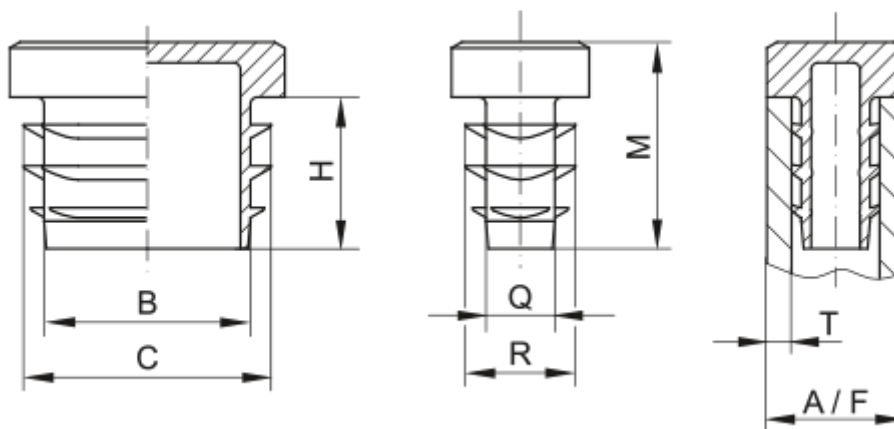

Article number: 59GPN270R4020152

Description: KLEE Square plugs GPN 270 - 40x20 (Wall thickness 1,5-2)

Measures

A = 40x20

B = 34

C = 38

H = 14

M = 19

Q = 14

R = 18

T = 1,5-2